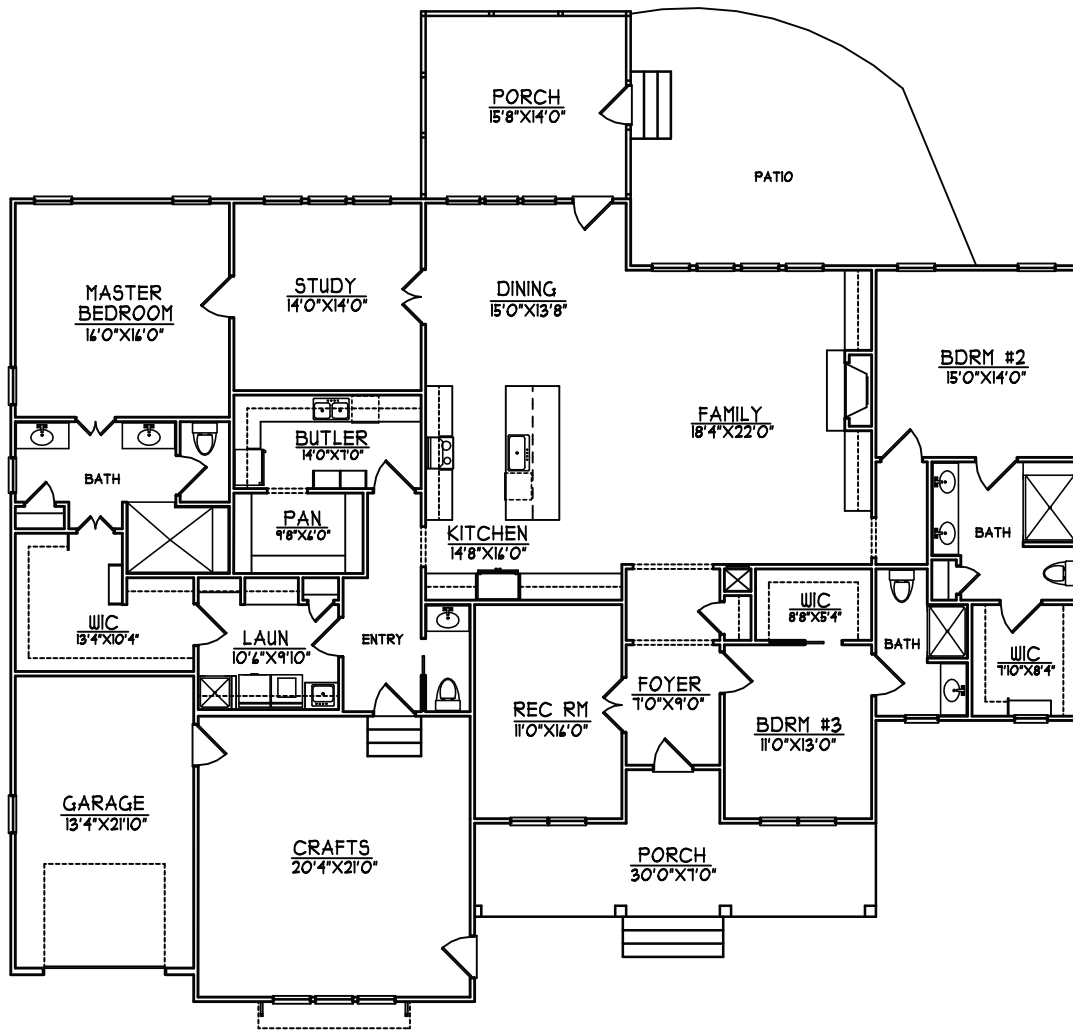

# THE KEEFER

3,550 sf | 3 BR, 3.5 BA

MapleCreekPropertiesNC.com

ELEVATION A

# THE KEEFER

FIRST FLOOR