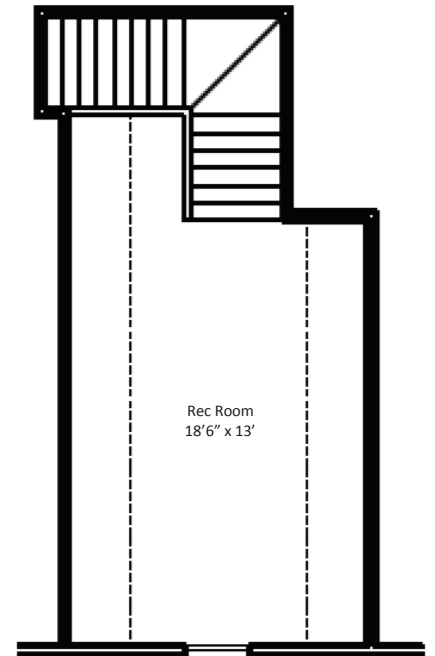

MAPLE CREEK
PROPERTIES

THE NEUSE

2,091 sf | 3 BR, 2 BA

MapleCreekPropertiesNC.com

ELEVATION A

THE NEUSE

FIRST FLOOR

SECOND FLOOR