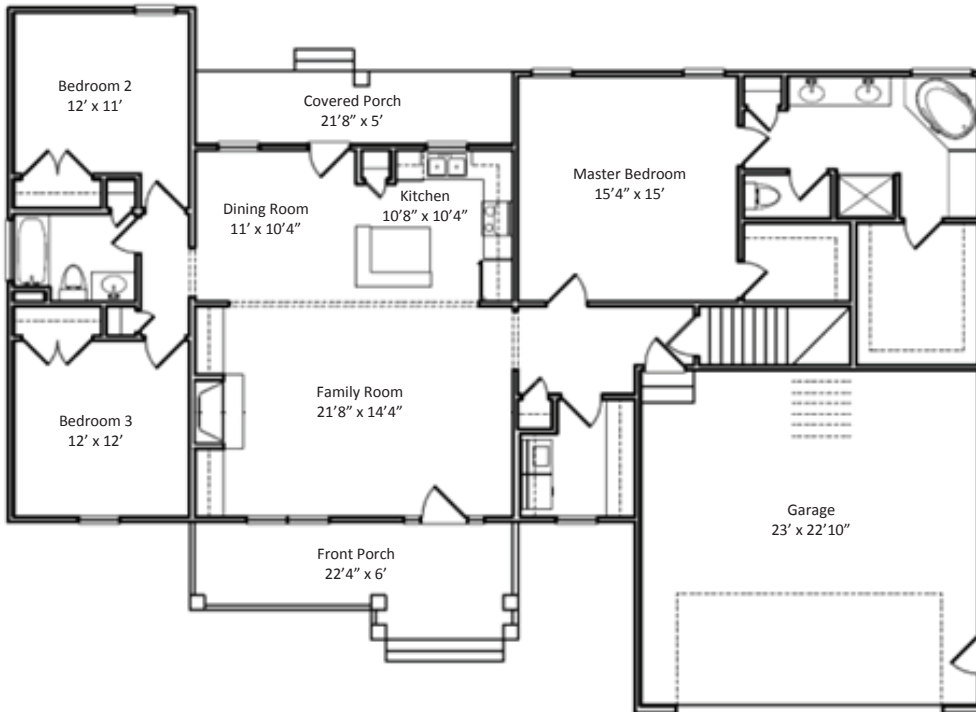

MAPLE CREEK
PROPERTIES

THE NEUSE

2,091 sf | 3 BR, 2 BA

MapleCreekPropertiesNC.com

ELEVATION A

THE NEUSE

FIRST FLOOR

SECOND FLOOR