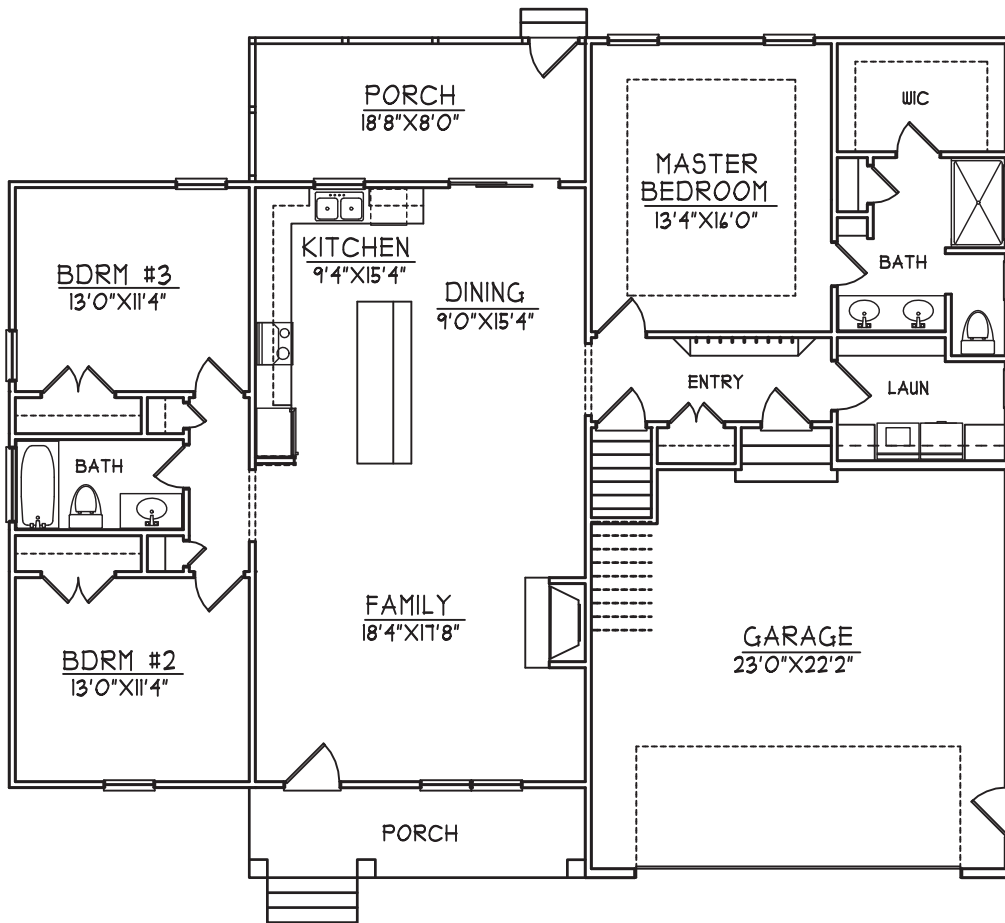

MAPLE CREEK
PROPERTIES

THE HOME RUN

2,117 sf | 3 BR, 2 BA

MapleCreekPropertiesNC.com

ELEVATION A

THE HOME RUN

FIRST FLOOR

SECOND FLOOR